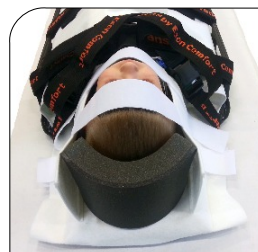

TT-COVER K™ MINI

TRAUMA

- WARMING
- HYGIENIC
- TIMESAVING

TT-Cover K™ Mini is a disposable cover with a separate soft/hard head cushion. It is designed for optimum tensile strength. TT-Cover K™ Mini is for paediatric use, 1 - 8 years.

TT-Cover K™ Mini is a disposable cover with a separate soft/hard head cushion. It is developed to achieve durability and safe immobilisation. The fabrics is composed to reduce the loss of patientwarmth and to prevent contamination of the TraumaTransfer™-mattress and the trolley. It is designed for optimum tensile strength. Tested for a work load of 150 kg in wet condition. Destruction of the used product shall be done by burning to reinvest the energy contents.